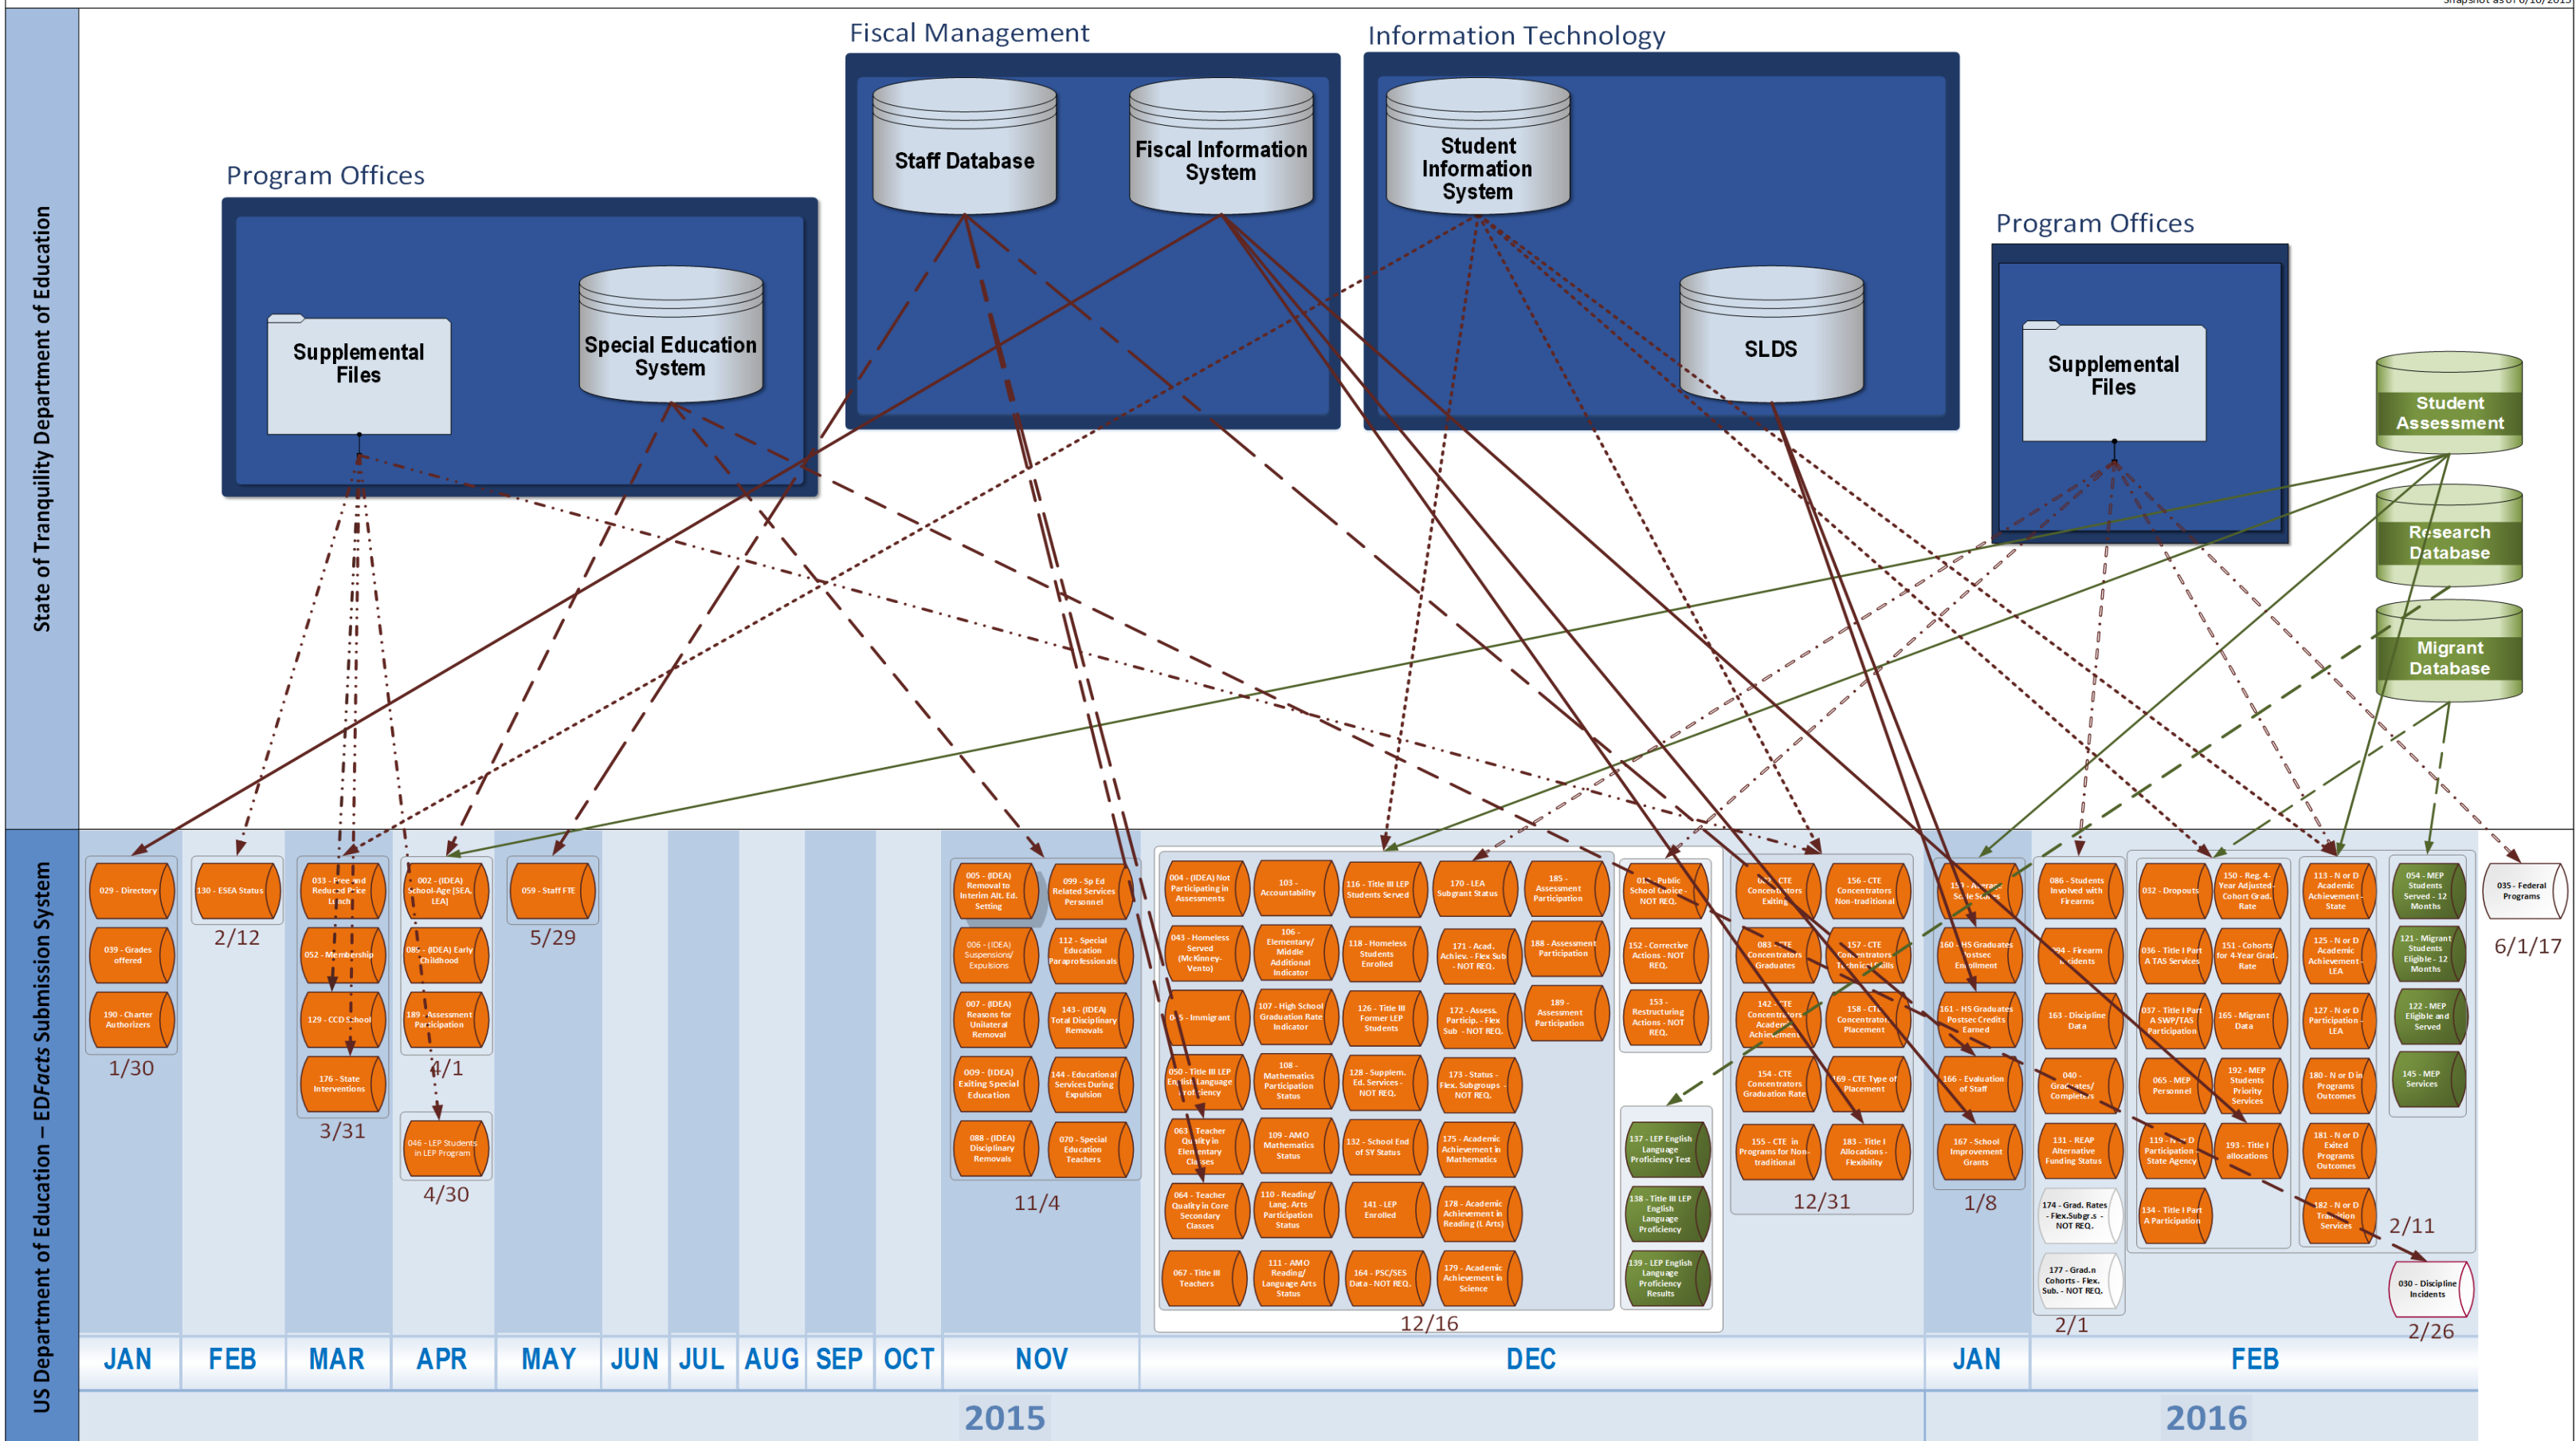

ED Facts Dashboards and Analytics - State of Tranquility

Rename

PROJECT

Workbooks 12 Views 60 Data Sources 0 Permissions Details

0 selected

Sort by: Name (A-Z)

Figure 1. ED Facts Dashboards and Analytics – A set of dashboards displaying your SEA’s ED Facts submission files for the last five submission cycles. SEAs can sign up to get these visualizations in a secure Tableau server. Contact ESP Solutions Group for more information. Visit <https://public.tableau.com/profile/esp.edfacts.d.a#!/> to interact with these sample data, or visit es3facts.info for additional information.

State of Tranquility Department of Education – ED Facts Submissions Data Sources Mapped by ISInsight

Snapshot as of 6/10/2015

Figure 2. ED Facts Submissions ISInsight – A data roadmap and submission calendar identifying the data sources for each ED Facts submission file. Contact ESP Solutions Group to find out how you can document and diagram the metadata behind your ED Facts submissions.