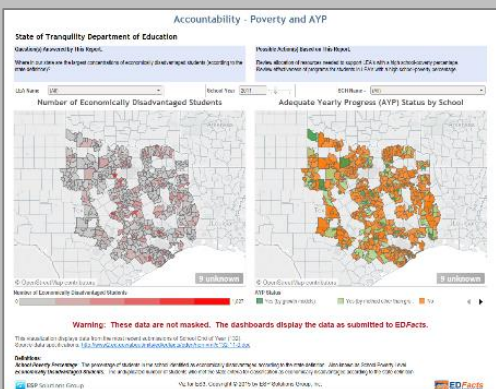

ED Facts Dashboards and Analytics - State of Tranquility

Rename

PROJECT

Workbooks 12 Views 60 Data Sources 0 Permissions Details

0 selected

Sort by: Name (A-Z)

Figure 1. ED Facts Dashboards and Analytics – A set of dashboards displaying your SEA’s ED Facts submission files for the last five submission cycles. SEAs can sign up to get these visualizations in a secure Tableau server. Contact ESP Solutions Group for more information. Visit <https://public.tableau.com/profile/esp.edfacts.d.a#!/> to interact with these sample data, or visit es3facts.info for additional information.

State of Tranquility Department of Education – ED Facts Submissions Data Sources Mapped by ISInsight

Snapshot as of 6/10/2015

Figure 2. ED Facts Submissions ISInsight – A data roadmap and submission calendar identifying the data sources for each ED Facts submission file. Contact ESP Solutions Group to find out how you can document and diagram the metadata behind your ED Facts submissions.