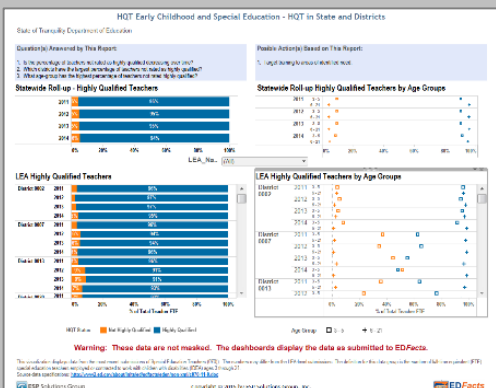

ED Facts Dashboards and Analytics - State of Tranquility

Rename

PROJECT

Workbooks 12 Views 60 Data Sources 0 Permissions Details

0 selected

Sort by: Name (A-Z)

Figure 1. ED Facts Dashboards and Analytics – A set of dashboards displaying your SEA’s ED Facts submission files for the last five submission cycles. SEAs can sign up to get these visualizations in a secure Tableau server. Contact ESP Solutions Group for more information. Visit <https://public.tableau.com/profile/esp.edfacts.d.a#!/> to interact with these sample data, or visit es3facts.info for additional information.

State of Tranquility Department of Education – ED Facts Submissions Data Sources Mapped by ISInsight

Snapshot as of 6/10/2015

Figure 2. ED Facts Submissions ISInsight – A data roadmap and submission calendar identifying the data sources for each ED Facts submission file. Contact ESP Solutions Group to find out how you can document and diagram the metadata behind your ED Facts submissions.