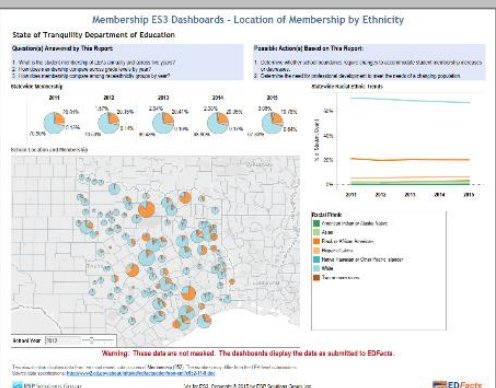

ED Facts Dashboards and Analytics - State of Tranquility

Rename

PROJECT

Workbooks 12 Views 60 Data Sources 0 Permissions Details

0 selected

Sort by: Name (A-Z)

Figure 1. ED Facts Dashboards and Analytics – A set of dashboards displaying your SEA’s ED Facts submission files for the last five submission cycles. SEAs can sign up to get these visualizations in a secure Tableau server. Contact ESP Solutions Group for more information. Visit <https://public.tableau.com/profile/esp.edfacts.d.a#!/> to interact with these sample data, or visit es3facts.info for additional information.

State of Tranquility Department of Education – ED Facts Submissions Data Sources Mapped by ISInsight

Snapshot as of 6/10/2015

Figure 2. ED Facts Submissions ISInsight – A data roadmap and submission calendar identifying the data sources for each ED Facts submission file. Contact ESP Solutions Group to find out how you can document and diagram the metadata behind your ED Facts submissions.