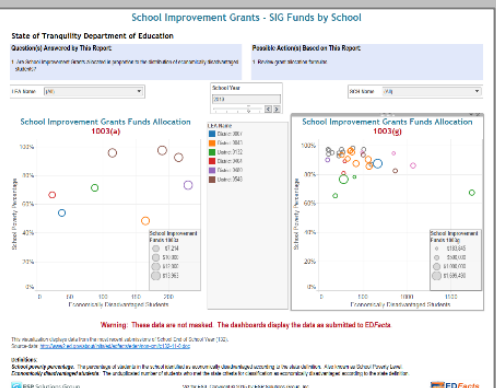

ED Facts Dashboards and Analytics - State of Tranquility

Rename

PROJECT

Workbooks 12 Views 60 Data Sources 0 Permissions Details

0 selected

Sort by: Name (A-Z)

Figure 1. ED Facts Dashboards and Analytics – A set of dashboards displaying your SEA’s ED Facts submission files for the last five submission cycles. SEAs can sign up to get these visualizations in a secure Tableau server. Contact ESP Solutions Group for more information. Visit <https://public.tableau.com/profile/esp.edfacts.d.a#!/> to interact with these sample data, or visit es3facts.info for additional information.

State of Tranquility Department of Education – ED Facts Submissions Data Sources Mapped by ISInsight

Snapshot as of 6/10/2015

Figure 2. ED Facts Submissions ISInsight – A data roadmap and submission calendar identifying the data sources for each ED Facts submission file. Contact ESP Solutions Group to find out how you can document and diagram the metadata behind your ED Facts submissions.