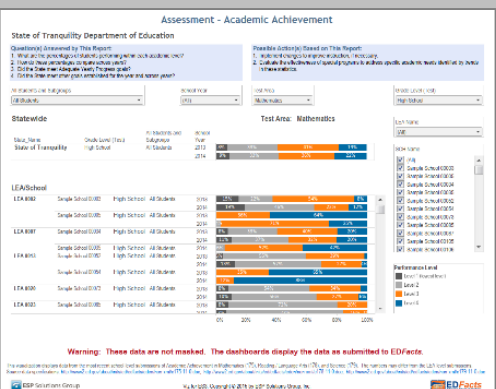

ED Facts Dashboards and Analytics - State of Tranquility

Rename

PROJECT

Workbooks 12 Views 60 Data Sources 0 Permissions Details

0 selected

Sort by: Name (A-Z)

Figure 1. ED Facts Dashboards and Analytics – A set of dashboards displaying your SEA’s ED Facts submission files for the last five submission cycles. SEAs can sign up to get these visualizations in a secure Tableau server. Contact ESP Solutions Group for more information. Visit <https://public.tableau.com/profile/esp.edfacts.d.a#!/> to interact with these sample data, or visit es3facts.info for additional information.

State of Tranquility Department of Education – ED Facts Submissions Data Sources Mapped by ISInsight

Snapshot as of 6/10/2015

Figure 2. ED Facts Submissions ISInsight – A data roadmap and submission calendar identifying the data sources for each ED Facts submission file. Contact ESP Solutions Group to find out how you can document and diagram the metadata behind your ED Facts submissions.