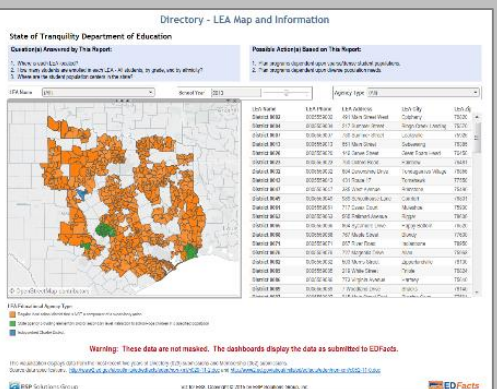

ED Facts Dashboards and Analytics - State of Tranquility

Rename

PROJECT

Workbooks 12 Views 60 Data Sources 0 Permissions Details

0 selected

Sort by: Name (A-Z)

Figure 1. ED Facts Dashboards and Analytics – A set of dashboards displaying your SEA’s ED Facts submission files for the last five submission cycles. SEAs can sign up to get these visualizations in a secure Tableau server. Contact ESP Solutions Group for more information. Visit <https://public.tableau.com/profile/esp.edfacts.d.a#!/> to interact with these sample data, or visit es3facts.info for additional information.

State of Tranquility Department of Education – ED Facts Submissions Data Sources Mapped by ISInsight

Snapshot as of 6/10/2015

Figure 2. ED Facts Submissions ISInsight – A data roadmap and submission calendar identifying the data sources for each ED Facts submission file. Contact ESP Solutions Group to find out how you can document and diagram the metadata behind your ED Facts submissions.