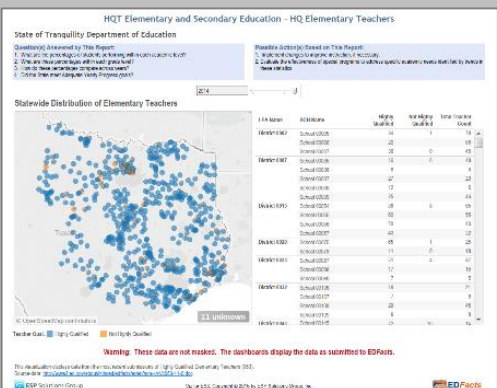

ED Facts Dashboards and Analytics - State of Tranquility

Rename

PROJECT

Workbooks 12 Views 60 Data Sources 0 Permissions Details

0 selected

Sort by: Name (A-Z)

Figure 1. ED Facts Dashboards and Analytics – A set of dashboards displaying your SEA’s ED Facts submission files for the last five submission cycles. SEAs can sign up to get these visualizations in a secure Tableau server. Contact ESP Solutions Group for more information. Visit <https://public.tableau.com/profile/esp.edfacts.d.a#!/> to interact with these sample data, or visit es3facts.info for additional information.

State of Tranquility Department of Education – ED Facts Submissions Data Sources Mapped by ISInsight

Snapshot as of 6/10/2015

Figure 2. ED Facts Submissions ISInsight – A data roadmap and submission calendar identifying the data sources for each ED Facts submission file. Contact ESP Solutions Group to find out how you can document and diagram the metadata behind your ED Facts submissions.