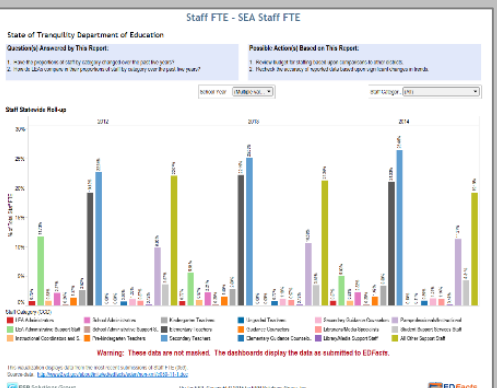

ED Facts Dashboards and Analytics - State of Tranquility

Rename

PROJECT

Workbooks 12 Views 60 Data Sources 0 Permissions Details

0 selected

Sort by: Name (A-Z)

Figure 1. ED Facts Dashboards and Analytics – A set of dashboards displaying your SEA’s ED Facts submission files for the last five submission cycles. SEAs can sign up to get these visualizations in a secure Tableau server. Contact ESP Solutions Group for more information. Visit <https://public.tableau.com/profile/esp.edfacts.d.a#!/> to interact with these sample data, or visit es3facts.info for additional information.

State of Tranquility Department of Education – ED Facts Submissions Data Sources Mapped by ISInsight

Snapshot as of 6/10/2015

Figure 2. ED Facts Submissions ISInsight – A data roadmap and submission calendar identifying the data sources for each ED Facts submission file. Contact ESP Solutions Group to find out how you can document and diagram the metadata behind your ED Facts submissions.