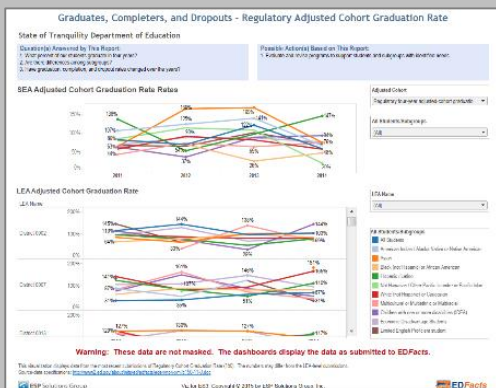

ED Facts Dashboards and Analytics - State of Tranquility

Rename

PROJECT

Workbooks 12 Views 60 Data Sources 0 Permissions Details

0 selected

Sort by: Name (A-Z)

Figure 1. ED Facts Dashboards and Analytics – A set of dashboards displaying your SEA’s ED Facts submission files for the last five submission cycles. SEAs can sign up to get these visualizations in a secure Tableau server. Contact ESP Solutions Group for more information. Visit <https://public.tableau.com/profile/esp.edfacts.d.a#!/> to interact with these sample data, or visit es3facts.info for additional information.

State of Tranquility Department of Education – ED Facts Submissions Data Sources Mapped by ISInsight

Snapshot as of 6/10/2015

Figure 2. ED Facts Submissions ISInsight – A data roadmap and submission calendar identifying the data sources for each ED Facts submission file. Contact ESP Solutions Group to find out how you can document and diagram the metadata behind your ED Facts submissions.